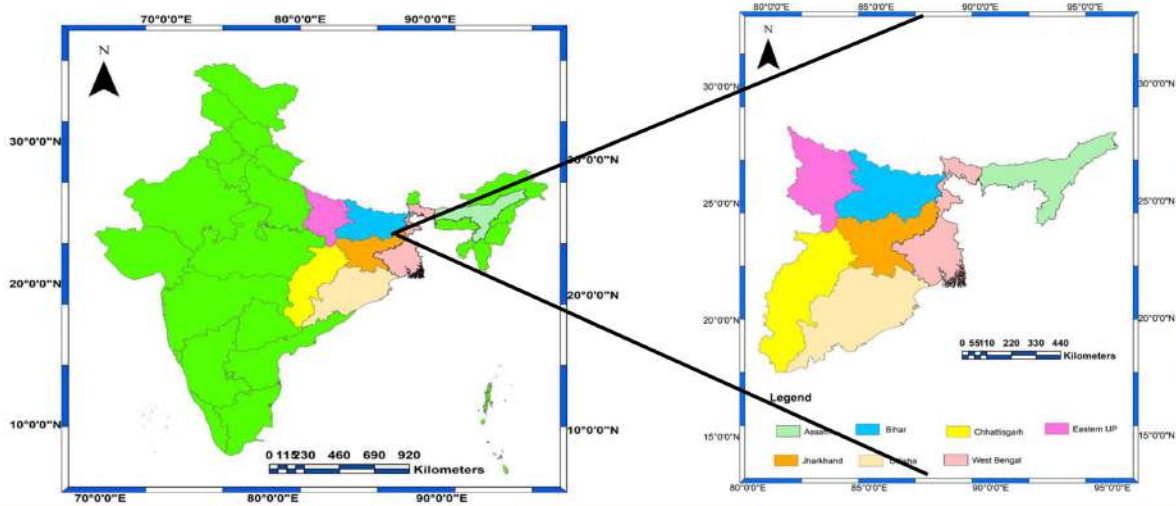

# Land Degradation Status in Eastern India

Our Land. Our Future  
We are  
#GenerationRestoration

States	Assam	Bihar	Chhattisgarh	Jharkhand	Odisha	West Bengal	UP
Degraded Area(ha)	834530	746586	2306531	<b>5482260</b>	<b>5359014</b>	1784345	1549608
Degraded area(%)	10.64	7.93	17.06	<b>68.77</b>	<b>34.42</b>	20.10	6.43
Total Geographical area (km <sup>2</sup> )	78,438	94,163	1,35,192	79,716	1,55,707	88,752	2,40,928